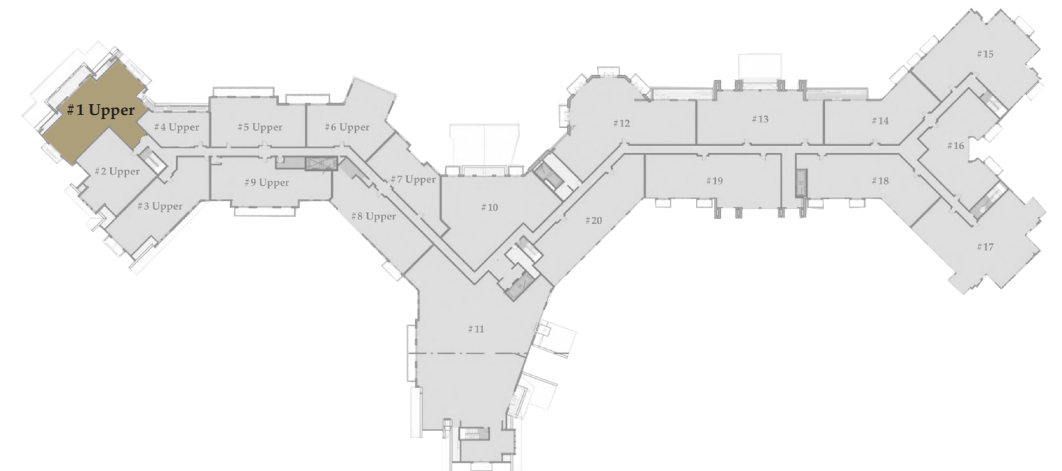

Residence 1 - Upper Level

6,589 sq. ft. / Bedrooms: 6 / Bathrooms: 7 + 1 Powder Room / Levels 3 & 4

Added Ski Room - Lower Level